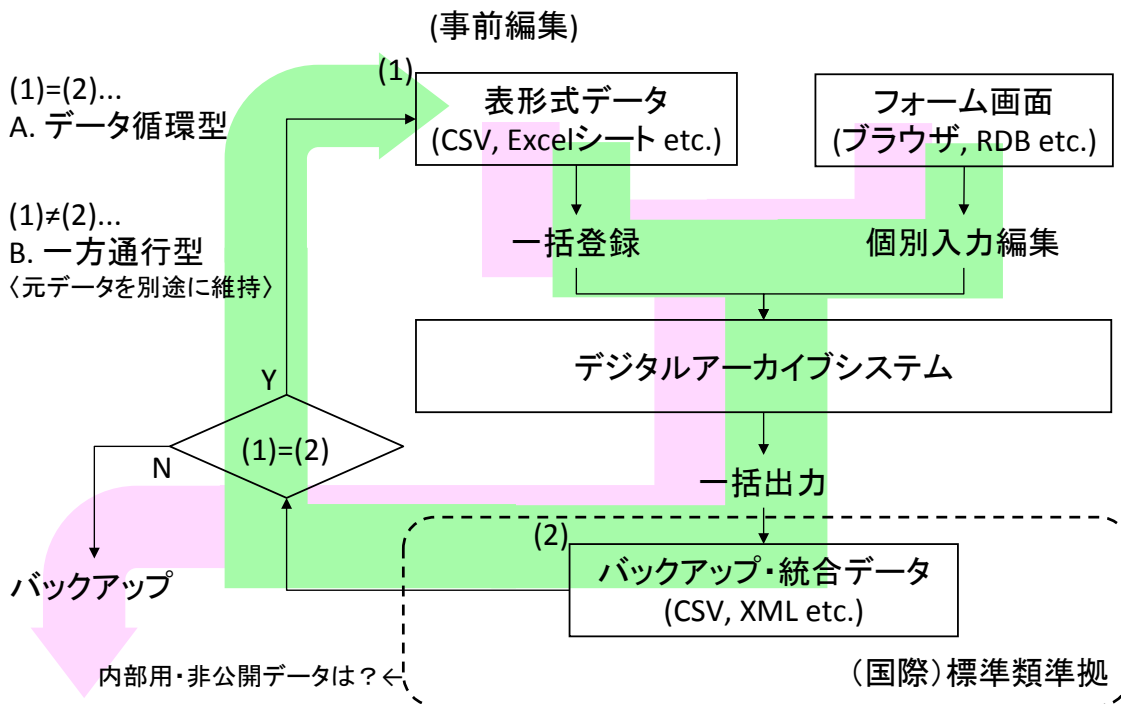

デジタルアーカイブシステムにおけるデータ管理