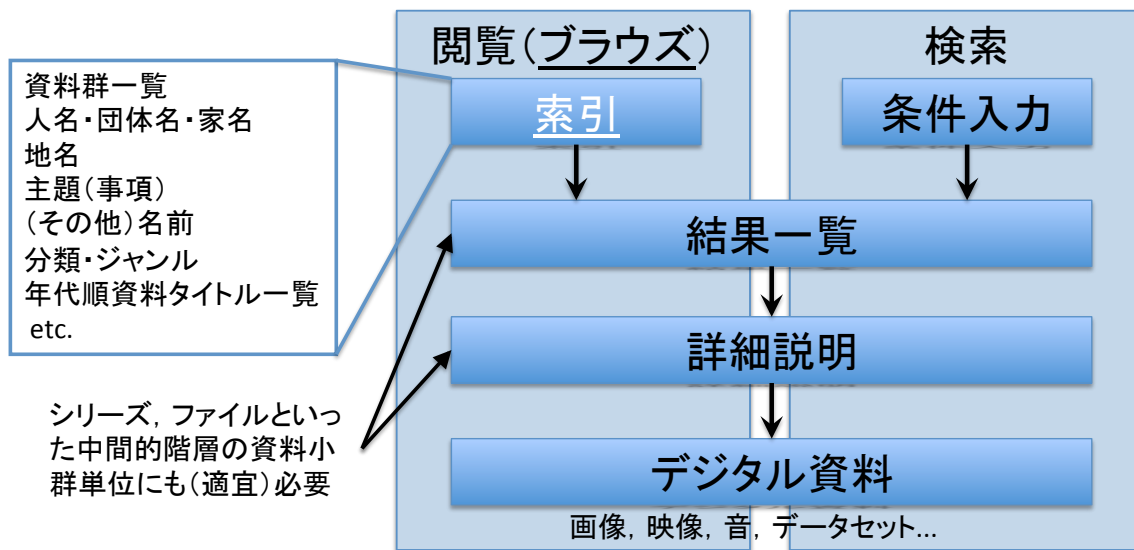

アーカイブ資料のための情報検索システム
(デジタルアーカイブシステムの閲覧検索の概要)