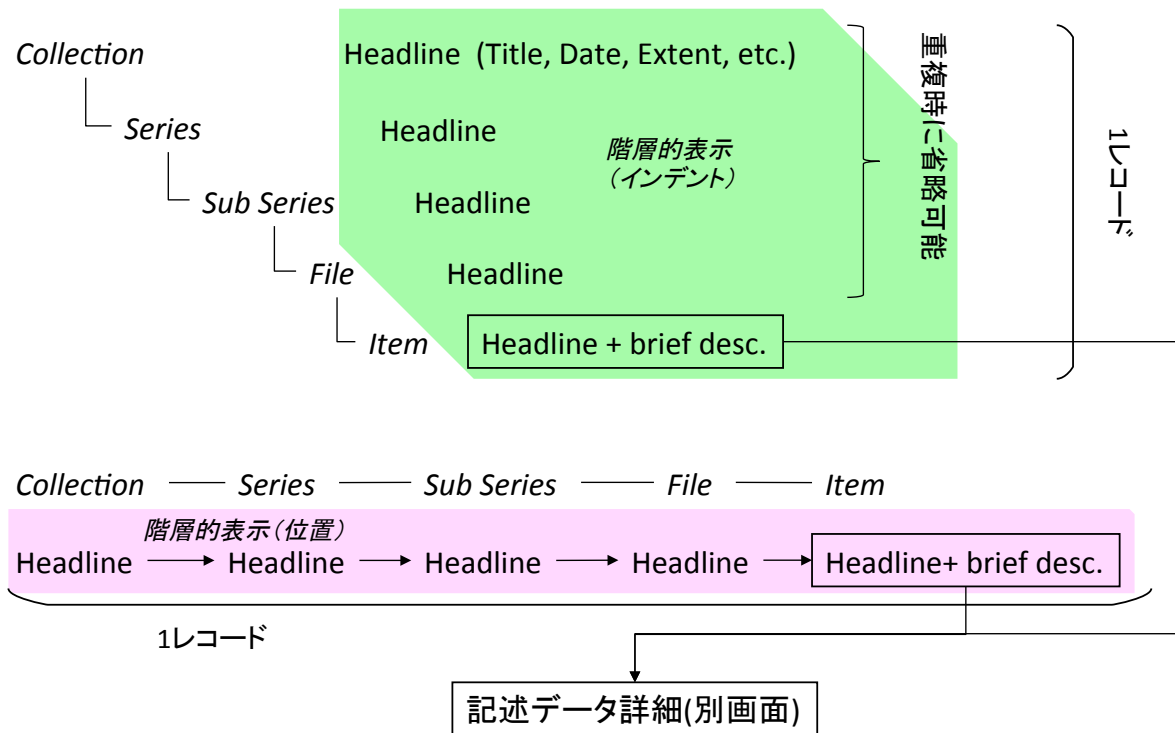

デジタルアーカイブシステムの検索結果における記述データの表示